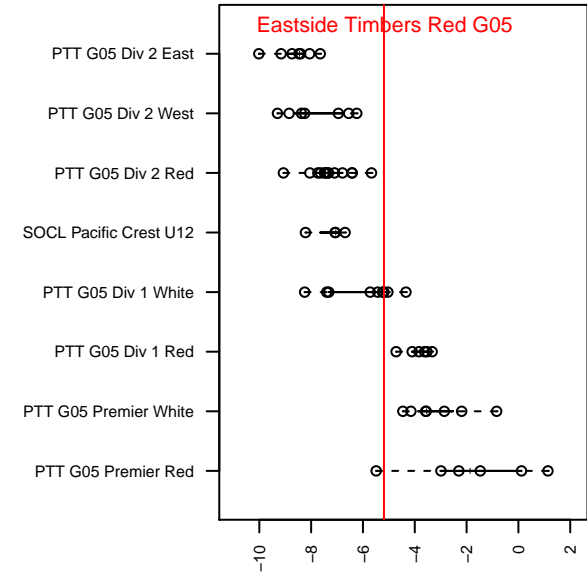

Eastside Timbers Red G05

Eastside Timbers
 Gresham, OR
 G05 total strength=679
 attack=0.84 defense=0.52
 fall league = PTT G05 Div 1 White
 spr league = Spr OYS G05 Div 1 Red

alt names used:
 EASTSIDE TIMBERS 05G (OR)
 Eastside Timbers 05G Red
 Eastside Timbers 05G Red
 EastSide Timbers 05G Red
 EastSide Timbers 05G Red
 EastSide Timbers 05G Red

Venues played:
 2016 Clash At the Border Div 1 Gold/Silver U12
 2016 Bend Premier Cup McKenzie Berryhill (Si
 2016 Summer Slam Division 1 Gold U12
 2016 PTT G05 Division 1 White
 2016 OYS Presidents Cup G05
 2016 Spr OYS G05 Division 1 Red

**attack and defense variance (black dot)
relative to other teams
and top 10 in region**

**attack and defense rating
relative to others at age
and all opponents in last 13 months**

Performance relative to 13 month average