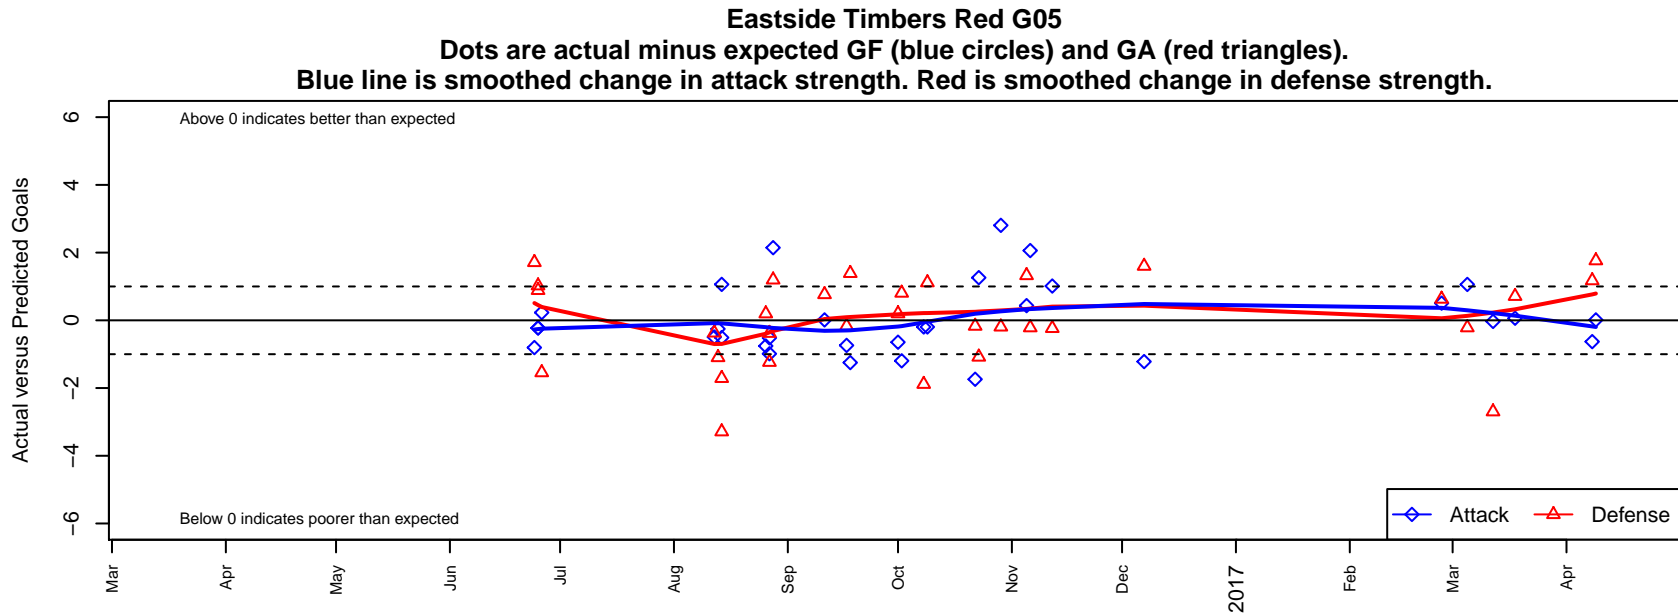

Eastside Timbers Red G05

Eastside Timbers
 Gresham, OR
 G05 total strength=679
 attack=0.84 defense=0.52
 fall league = PTT G05 Div 1 White
 spr league = Spr OYS G05 Div 1 Red

alt names used:
 EASTSIDE TIMBERS 05G (OR)
 Eastside Timbers 05G Red
 Eastside Timbers 05G Red
 EastSide Timbers 05G Red
 EastSide Timbers 05G Red
 EastSide Timbers 05G Red

**attack and defense variance (black dot)
relative to other teams
and top 10 in region**

**attack and defense rating
relative to others at age
and all opponents in last 13 months**

Performance relative to 13 month average